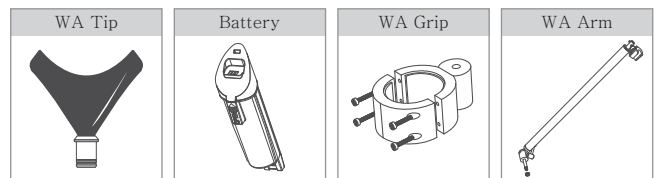

Dual Functions!

Useable as a curing light and whitening accelerator with various functions for user.

1 Features of Dr's Light G

- **Various curing mode**
  Seven curing programs are available in this device.
- **High power**
  High power for quick polymerization.
- **Ergonomic design**
  Can grip the device as a pen & gun type.
- **Unique thermal control system**
  Unique cooling system without fan.
- **Auto on/off**
  Grip the device and the device is turn on.
- **Color OLED screen**
  Show device states on clear OLED screen.
- **Big capacity & Interchangeable battery**
  Applied big Samsung battery cell for long using time and life.
- **Interchangeable battery pack**
  User can interchange the battery easy.
  (Doesn't need to send device to factory to change the battery)

2 Program modes

Six curing programs are available in this device.

4 Interchangeable Accessories

- **Various guide tip**
  Turbo tip (8mm) : Normal curing with strong power. (included)
  Narrow tip (3.3mm) : Curing for inside of root canal or proximal surface (option)
  Wide tip (11mm) : Irradiate wide surface (option)

3 Comparison with Other products

5 WA Kit [Option]

- **Black coating** : Protect eyes from unpleasant light.
- **UV coating** : Improve durability

Example

* WA Kit is accessory for Dr's Light.