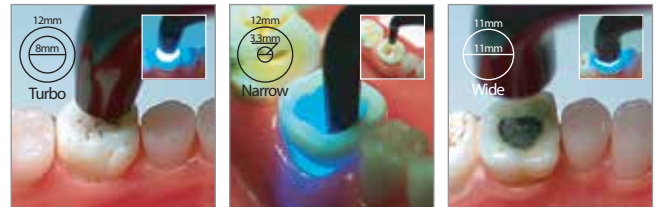

Useable as a curing light and whitening accelerator with various functions for user.

1 Features of Dr's Light G

-  **Various curing mode**
Seven curing programs are available in this device.
-  **High power**
High power for quick polymerization.
-  **Ergonomic design**
Can grip the device as a pen & gun type.
-  **Unique thermal control system**
Unique cooling system without fan.
-  **Auto on/off**
Grip the device and the device is turn on.
-  **Color OLED screen**
Show device states on clear OLED screen.
-  **Big capacity & Interchangeable battery**
Applied big Samsung battery cell for long using time and life.
-  **Interchangeable battery pack**
User can interchange the battery easy.
(Doesn't need to send device to factory to change the battery)

2 Program modes

Six curing programs are available in this device.

4 Interchangeable Accessories

-  **Various guide tip**
Turbo tip (8mm) : Normal curing with strong power. (included)
Narrow tip (3.3mm) : Curing for inside of root canal or proximal surface (option)
Wide tip (11mm) : Irradiate wide surface (option)