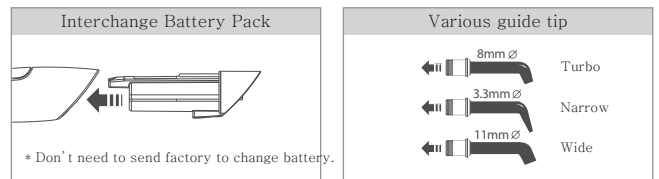

2 Program modes

Six curing programs are available in this device.

4 Interchangeable Accessories

-  **Various guide tip**
Turbo tip (8mm) : Normal curing with strong power. (included)
Narrow tip (3.3mm) : Curing for inside of root canal or proximal surface (option)
Wide tip (11mm) : Irradiate wide surface (option)