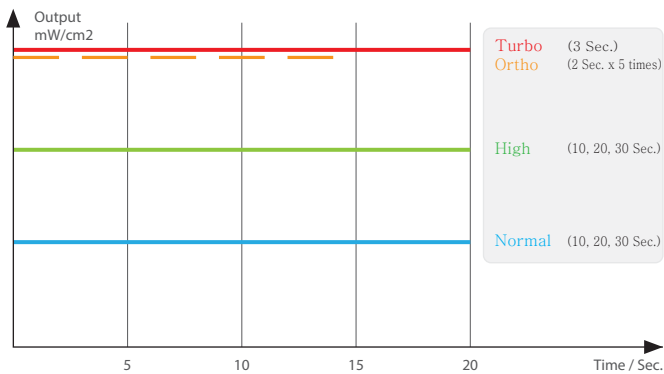

Dr's Light G

Wireless Curing Light

Useable various program modes and time setting as a curing light,
and can use as a whitening accelerator.

Dual Functions!

Wireless curing light & whitening accelerator

Dual Functions!

Useable as a curing light and whitening accelerator with various functions for user.

1 Features of Dr's Light G

-  **Various curing mode**
Seven curing programs are available in this device.
-  **High power**
High power for quick polymerization.
-  **Ergonomic design**
Can grip the device as a pen & gun type.
-  **Unique thermal control system**
Unique cooling system without fan.
-  **Auto on/off**
Grip the device and the device is turn on.
-  **Color OLED screen**
Show device states on clear OLED screen.
-  **Big capacity & Interchangeable battery**
Applied big Samsung battery cell for long using time and life.
-  **Interchangeable battery pack**
User can interchange the battery easy.
(Doesn't need to send device to factory to change the battery)

2 Program modes

Six curing programs are available in this device.

4 Interchangeable Accessories

-  **Various guide tip**
Turbo tip (8mm) : Normal curing with strong power. (included)
Narrow tip (3.3mm) : Curing for inside of root canal or proximal surface (option)
Wide tip (11mm) : Irradiate wide surface (option)