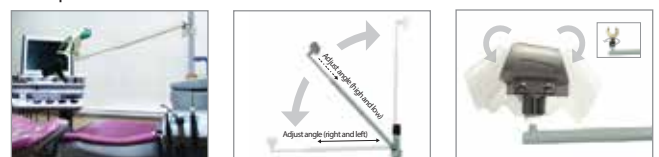

Dr's Light G

Wireless Curing Light

Useable various program modes and time setting as a curing light,
and can use as a whitening accelerator.

Dual Functions!

Wireless curing light & whitening accelerator

Dual Functions!

Useable as a curing light and whitening accelerator with various functions for user.

1 Features of Dr's Light G

-  **Various curing mode**
Seven curing programs are available in this device.
-  **High power**
High power for quick polymerization.
-  **Ergonomic design**
Can grip the device as a pen & gun type.
-  **Unique thermal control system**
Unique cooling system without fan.
-  **Auto on/off**
Grip the device and the device is turn on.
-  **Color OLED screen**
Show device states on clear OLED screen.
-  **Big capacity & Interchangeable battery**
Applied big Samsung battery cell for long using time and life.
-  **Interchangeable battery pack**
User can interchange the battery easy.
(Doesn't need to send device to factory to change the battery)

2 Program modes

Six curing programs are available in this device.

4 Interchangeable Accessories

-  **Various guide tip**
Turbo tip (8mm) : Normal curing with strong power. (included)
Narrow tip (3.3mm) : Curing for inside of root canal or proximal surface (option)
Wide tip (11mm) : Irradiate wide surface (option)

3 Comparison with Other products

5 WA Kit [Option]

-  **Black coating** : Protect eyes from unpleasant light.
-  **UV coating** : Improve durability

Example

* WA Kit is accessory for Dr's Light.