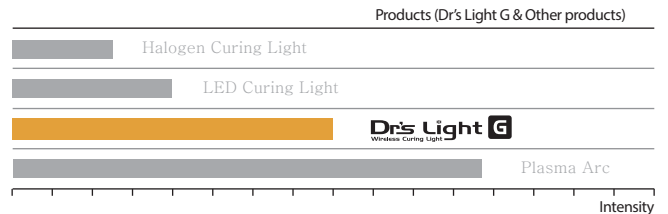

3 Comparison with Other products

5 WA Kit [Option]

- **Black coating** : Protect eyes from unpleasant light.
- **UV coating** : Improve durability