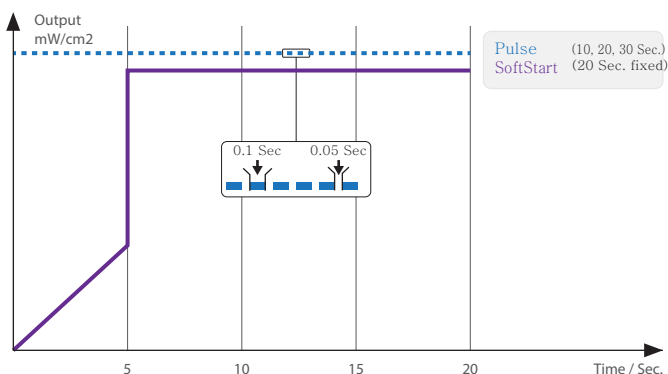

Useable as a curing light and whitening accelerator with various functions for user.

1 Features of Dr's Light G

-  **Various curing mode**
Seven curing programs are available in this device.
-  **High power**
High power for quick polymerization.
-  **Ergonomic design**
Can grip the device as a pen & gun type.
-  **Unique thermal control system**
Unique cooling system without fan.
-  **Auto on/off**
Grip the device and the device is turn on.
-  **Color OLED screen**
Show device states on clear OLED screen.
-  **Big capacity & Interchangeable battery**
Applied big Samsung battery cell for long using time and life.
-  **Interchangeable battery pack**
User can interchange the battery easy.
(Doesn't need to send device to factory to change the battery)

2 Program modes

Six curing programs are available in this device.

4 Interchangeable Accessories

-  **Various guide tip**
Turbo tip (8mm) : Normal curing with strong power. (included)
Narrow tip (3.3mm) : Curing for inside of root canal or proximal surface (option)
Wide tip (11mm) : Irradiate wide surface (option)